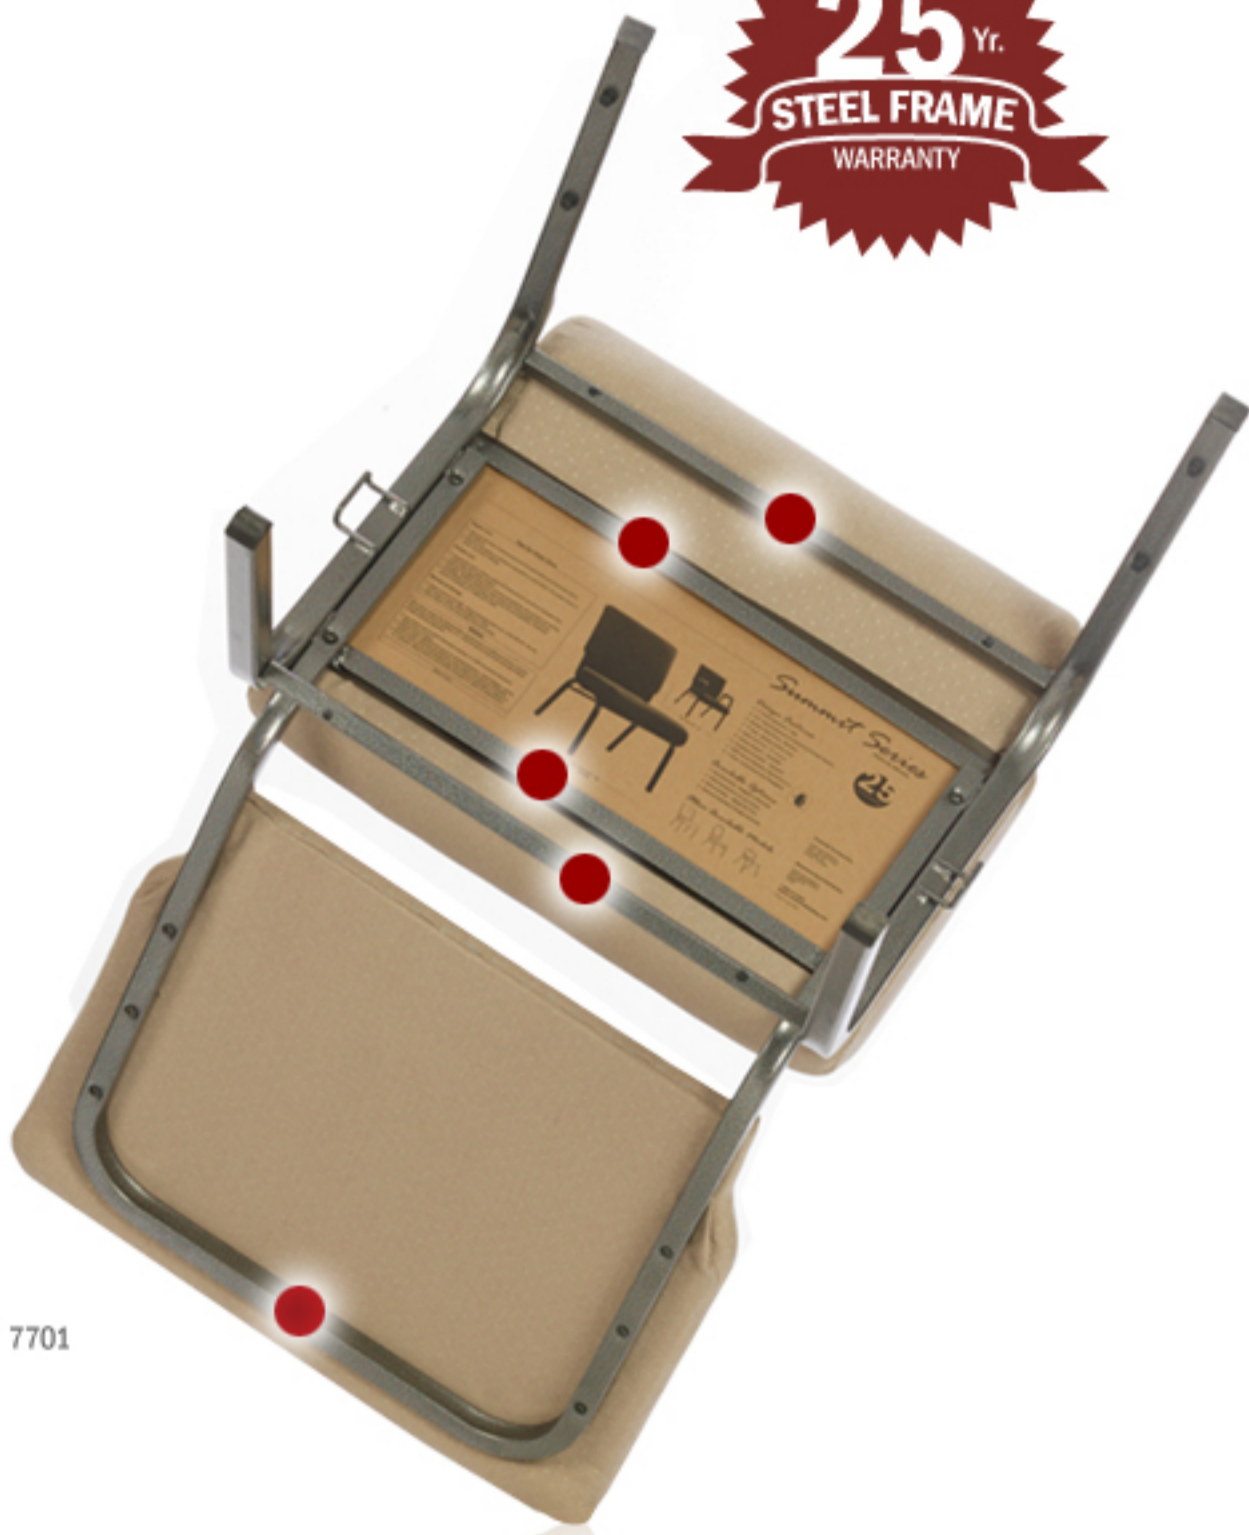

**5 STEEL CROSS MEMBERS
FOR UNSURPASSED LATERAL STABILITY**

**25^{Yr.}
STEEL FRAME
WARRANTY**

7701

7701 Frame

“Lifting the Joy of Worship”

www.comfortekseating.com
1.888.678.2060