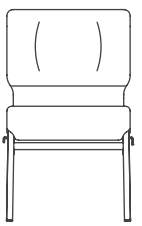

20"
Center to Center
Space: 21"