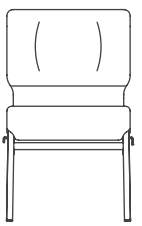

### Specifications

CAL 117E Approved  
ANSI / BIFMA Approved

Stacking: 6-8 High

Dimensions: 20" W x 24" D x 34½" H

Weight: 20 Lbs.

Weight Capacity: 400 Lbs.

C.O.M.: 1.1\* Yards

\* No Repeats on C.O.M.