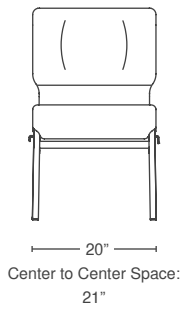

### SPECIFICATIONS

**CAL 117E Approved**  
**ANSI / BIFMA Approved**

**Stacking:** 6-8 High  
**Dimensions:** 20" W x 24" D x 34½" H  
**Weight:** 20 Lbs.  
**Weight Capacity:** 400 Lbs.  
**C.O.M.:** 1.1\* Yards \* No Repeats on C.O.M.