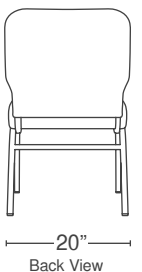

Summit Series

SS 7721-20"

Armless, 20" Wide Enclosed Back (Radius)

Radius Back
(Top View)

Shown in Benday Pewter /
Textured Black Frame

- 1" - 18 ga Steel Frame - Legs
 - 3/4" - 18 ga Steel Frame - Back
 - Multiple Steel Cross Members
 - 3" Dual Density Foam
 - 1.5" Foam Cushioning - Back
 - Plywood Seat / Polypropylene Back
 - Lumbar Support
 - Ganging - Standard
 - Stafast T-Nuts Throughout
 - **Available in an Armed Model**
-
- **Lifetime Warranty on Frame**
 - **10 Year Warranty on Foam / Fabric**
 - **15 Year Warranty on Cold Cured Foam**

SPECIFICATIONS

CAL 117E Approved
ANSI / BIFMA Approved

Stacking: 6-8 High
Dimensions: 20" W x 24" D x 34½" H
Weight: 19 Lbs.
Weight Capacity: 400 Lbs.
C.O.M.: 1.1* Yards

* No Repeats on C.O.M.

7721-20-7/20