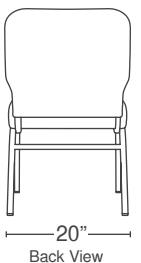

20"
Back View

100%
Cold Cured
Foam

Cold Cured Foam provides superior resiliency and shape holding power, allowing your cushions to last and last.