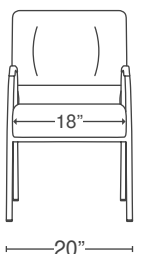

AW 29 - Espresso

AW 101 - Mixed Tan

SPECIFICATIONS

CAL 117E Approved
ANSI / BIFMA Approved

Stacking: 6-8 High

Seat Width (Between Arms): 18"

Dimensions: 20" W x 24" D x 34½" H

Weight: 24 Lbs.

Weight Capacity: 400 Lbs.

C.O.M.: 1.2* Yards * No Repeats on C.O.M.

7741-X-3/22

WORSHIP / CHURCH

www.churchchairsbycomfortek.com
1.888.678.2060