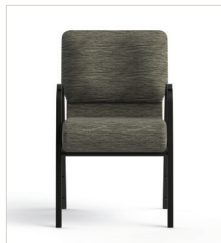

NEW!

Summit Series

Radius Comfort Back
(Top View)

Shown in Winslow - Mineral /
Textured Black Frame

7741-X

- 1 3" Cold Cured Foam Seat
- 2 Cold Cured Foam Back
- 3 Radius Comfort Back
- 4 Cutaway Back
- 1" Steel Frame - Legs
- 3/4" Steel Frame - Back
- 5 Steel Cross Members
- Fabric Card Pocket
- Plywood Seat (5/8") / Back (1/2")
- Lumbar Support
- Retractable Ganging
- Poly Arm Caps
- Stafast T-Nuts Throughout (10X)
- **Lifetime Warranty on Frame**
- **15 Year Warranty on Cold Cured Foam**
- **10 Year Warranty on Fabric**

STOCKING COLORS

Winslow - Mineral

Winslow - Moonbeam

Morticia - Onyx

Morticia - Lithium

SPECIFICATIONS

CAL 117E Approved
ANSI / BIFMA Approved

Stacking: 6-8 High
Seat Width (Between Arms): 18"
Dimensions: 20" W x 24" D x 34½" H
Weight: 24 Lbs.
Weight Capacity: 400 Lbs.
C.O.M.: 1.2* Yards * No Repeats on C.O.M.