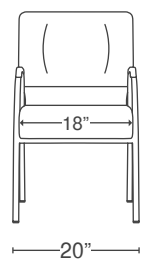

NEW!

Summit Series

Radius Comfort Back
(Top View)

Shown in Winslow - Mineral /
Textured Black Frame

7741-X

- 1 3" Cold Cured Foam Seat
- 2 Cold Cured Foam Back
- 3 Radius Comfort Back
- 4 Cutaway Back
- 1" Steel Frame - Legs
- 3/4" Steel Frame - Back
- 5 Steel Cross Members
- Fabric Card Pocket
- Plywood Seat (5/8") / Back (1/2")
- Lumbar Support
- Retractable Ganging
- Poly Arm Caps
- Stafast T-Nuts Throughout (10X)
- **Lifetime Warranty on Frame**
- **15 Year Warranty on Cold Cured Foam**
- **10 Year Warranty on Fabric**

STOCKING COLORS

Winslow - Mineral

Winslow - Moonbeam

Morticia - Onyx

Morticia - Lithium

SPECIFICATIONS

CAL 117E Approved
ANSI / BIFMA Approved

Stacking: 6-8 High
Seat Width (Between Arms): 18"
Dimensions: 20" W x 24" D x 34½" H
Weight: 24 Lbs.
Weight Capacity: 400 Lbs.
C.O.M.: 1.2* Yards * No Repeats on C.O.M.