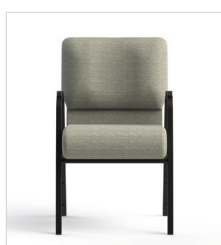

NEW!

Summit Series

Radius Comfort Back
(Top View)

Shown in Winslow - Mineral /
Textured Black Frame

7741-X

- 1 3" Cold Cured Foam Seat
- 2 Cold Cured Foam Back
- 3 Radius Comfort Back
- 4 Cutaway Back
- 1" Steel Frame - Legs
- 3/4" Steel Frame - Back
- 5 Steel Cross Members
- Fabric Card Pocket
- Plywood Seat (5/8") / Back (1/2")
- Lumbar Support
- Retractable Ganging
- Poly Arm Caps
- Stafast T-Nuts Throughout (10X)
- **Lifetime Warranty on Frame**
- **15 Year Warranty on Cold Cured Foam**
- **10 Year Warranty on Fabric**

STOCKING COLORS

Winslow - Mineral

Winslow - Moonbeam

Morticia - Onyx

Morticia - Lithium

SPECIFICATIONS

CAL 117E Approved
ANSI / BIFMA Approved

Stacking: 6-8 High
Seat Width (Between Arms): 18"
Dimensions: 20" W x 24" D x 34½" H
Weight: 24 Lbs.
Weight Capacity: 400 Lbs.
C.O.M.: 1.2* Yards * No Repeats on C.O.M.