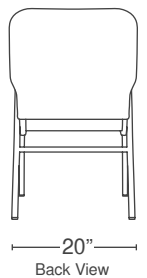

## SS 7761-20"

Armed, 20" Wide Enclosed Back (Radius)

- 1" - 18 ga Steel Frame - Legs
  - 3/4" - 18 ga Steel Frame - Back
  - Multiple Steel Cross Members
  - 3" Dual Density Foam
  - 1.5" Foam Cushioning - Back
  - Plywood Seat / Polypropylene Back
  - Lumbar Support
  - Retractable Ganging
  - Stafast T-Nuts Throughout
  - **Available in an Armless Model**
- 
- **Lifetime Warranty on Frame**
  - **10 Year Warranty on Foam / Fabric**
  - **15 Year Warranty on Cold Cured Foam**

## SPECIFICATIONS

**CAL 117E Approved**  
**ANSI / BIFMA Approved**

**Stacking:** 6-8 High

**Seat Width** (Between Arms): 18"

**Dimensions:** 20" W x 24" D x 34½" H

**Weight:** 23 Lbs.

**Weight Capacity:** 400 Lbs.

**C.O.M.:** 1.2\* Yards

\* No Repeats on C.O.M.

20"  
Back View

7761-20-07/20

WORSHIP / CHURCH

[www.churchchairsbycomfortek.com](http://www.churchchairsbycomfortek.com)  
1.888.678.2060