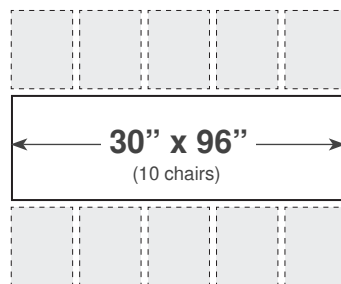

## TBL-060 FOLDING TABLE

60" Diameter Round Table

SW 60 Table Dolly

- Tough Polypropylene Plastic
- 1" Steel Tubular Legs (For Added Strength)
- 2" Thick Polypropylene Edging
- Plastic Castor (To Protect Your Flooring)
- Honeycomb Molding (For Strength & Minimal Weight)
- Integral Leg Mechanism (Easy Setup)
- Total Weight of 50 Lbs.
- **Available in an 71" Model**
- **10 Year Limited Warranty**

### TABLE & CHAIR CONFIGURATIONS

### SPECIFICATIONS

**Dimensions:** 60" Diameter  
**Height:** 29 1/2"  
**Weight:** 50 Lbs.  
**Weight Capacity:** 1300 Lbs.  
**Dolly:** SW 60  
**Dolly Storage:** 12 Tables

TBL-060-7/20

WORSHIP / CHURCH