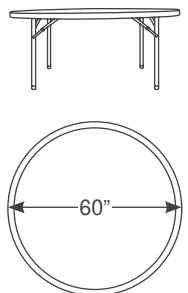

## TBL-060 FOLDING TABLE

60" Diameter Round Table

SW 60 Table Dolly

- Tough Polypropylene Plastic
- 1" Steel Tubular Legs (For Added Strength)
- 2" Thick Polypropylene Edging
- Plastic Castor (To Protect Your Flooring)
- Honeycomb Molding (For Strength & Minimal Weight)
- Integral Leg Mechanism (Easy Setup)
- Total Weight of 50 Lbs.
- **Available in an 71" Model**
- **10 Year Limited Warranty**

### TABLE & CHAIR CONFIGURATIONS

### SPECIFICATIONS

**Dimensions:** 60" Diameter  
**Height:** 29 1/2"  
**Weight:** 50 Lbs.  
**Weight Capacity:** 1300 Lbs.  
**Dolly:** SW 60  
**Dolly Storage:** 12 Tables

TBL-060-7/20

WORSHIP / CHURCH