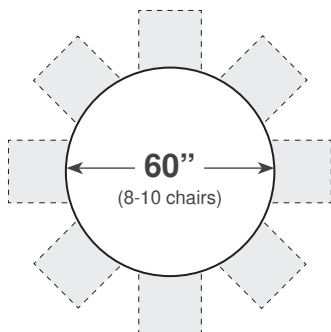

## TBL-060 FOLDING TABLE

60" Diameter Round Table

SW 60 Table Dolly

- Tough Polypropylene Plastic
- 1" Steel Tubular Legs (For Added Strength)
- 2" Thick Polypropylene Edging
- Plastic Castor (To Protect Your Flooring)
- Honeycomb Molding (For Strength & Minimal Weight)
- Integral Leg Mechanism (Easy Setup)
- Total Weight of 50 Lbs.
- **Available in an 71" Model**
- **10 Year Limited Warranty**

### TABLE & CHAIR CONFIGURATIONS

### SPECIFICATIONS

**Dimensions:** 60" Diameter  
**Height:** 29 1/2"  
**Weight:** 50 Lbs.  
**Weight Capacity:** 1300 Lbs.  
**Dolly:** SW 60  
**Dolly Storage:** 12 Tables

TBL-060-7/20

WORSHIP / CHURCH