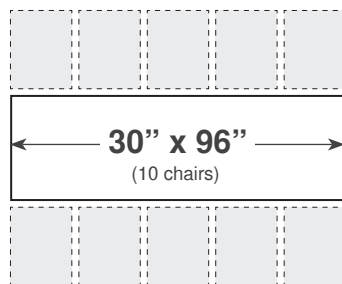

Summit Series

TBL-071 FOLDING TABLE

71" Diameter Round Table

SW 60 Table Dolly

- Tough Polypropylene Plastic
- 1" Steel Tubular Legs (For Added Strength)
- 2" Thick Polypropylene Edging
- Plastic Castor (To Protect Your Flooring)
- Honeycomb Molding (For Strength & Minimal Weight)
- Integral Leg Mechanism (Easy Setup)
- Total Weight of 70 Lbs.
- **Available in an 60" Model**
- **10 Year Limited Warranty**

TABLE & CHAIR CONFIGURATIONS

SPECIFICATIONS

Dimensions: 71" Diameter
Height: 29 1/2"
Weight: 70 Lbs.
Weight Capacity: 1500 Lbs.
Dolly: SW 60
Dolly Storage: 10 Tables

TBL-071-7/10

WORSHIP / CHURCH

www.churchchairsbycomfortek.com
 1.888.678.2060