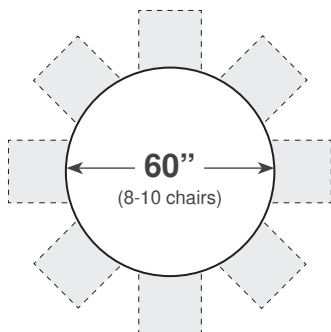

Summit Series

TBL-071 FOLDING TABLE

71" Diameter Round Table

SW 60 Table Dolly

- Tough Polypropylene Plastic
- 1" Steel Tubular Legs (For Added Strength)
- 2" Thick Polypropylene Edging
- Plastic Castor (To Protect Your Flooring)
- Honeycomb Molding (For Strength & Minimal Weight)
- Integral Leg Mechanism (Easy Setup)
- Total Weight of 70 Lbs.
- **Available in an 60" Model**
- **10 Year Limited Warranty**

TABLE & CHAIR CONFIGURATIONS

SPECIFICATIONS

Dimensions: 71" Diameter
Height: 29 1/2"
Weight: 70 Lbs.
Weight Capacity: 1500 Lbs.
Dolly: SW 60
Dolly Storage: 10 Tables

TBL-071-7/10

WORSHIP / CHURCH

www.churchchairsbycomfortek.com
 1.888.678.2060