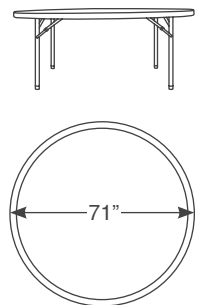

Summit Series

TBL-071 FOLDING TABLE

71" Diameter Round Table

SW 60 Table Dolly

- Tough Polypropylene Plastic
- 1" Steel Tubular Legs (For Added Strength)
- 2" Thick Polypropylene Edging
- Plastic Castor (To Protect Your Flooring)
- Honeycomb Molding (For Strength & Minimal Weight)
- Integral Leg Mechanism (Easy Setup)
- Total Weight of 70 Lbs.
- **Available in an 60" Model**
- **10 Year Limited Warranty**

TABLE & CHAIR CONFIGURATIONS

SPECIFICATIONS

Dimensions: 71" Diameter
Height: 29 1/2"
Weight: 70 Lbs.
Weight Capacity: 1500 Lbs.
Dolly: SW 60
Dolly Storage: 10 Tables

TBL-071-7/10

WORSHIP / CHURCH

www.churchchairsbycomfortek.com
 1.888.678.2060