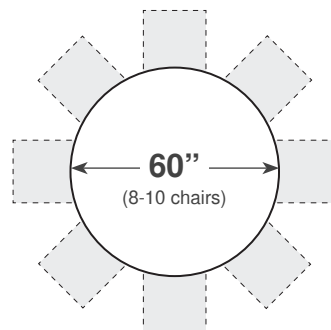

Summit Series

TBL-3072 FOLDING TABLE

30" x 72" Rectangular Table

SW 60 Table Dolly

- Tough Polypropylene Plastic
- 1" Steel Tubular Legs (For Added Strength)
- 2" Thick Polypropylene Edging
- Plastic Castor (To Protect Your Flooring)
- Honeycomb Molding (For Strength & Minimal Weight)
- Integral Leg Mechanism (Easy Setup)
- Total Weight of 35 Lbs.
- **Available in an 30" x 96" Model**
- **10 Year Limited Warranty**

TABLE & CHAIR CONFIGURATIONS

SPECIFICATIONS

Dimensions: 30" x 72"
Height: 29 1/2"
Weight: 35 Lbs.
Weight Capacity: 1200 Lbs.
Dolly: SW 60
Dolly Storage: 12 Tables

TBL-3072-7/20

WORSHIP / CHURCH

www.churchchairsbycomfortek.com
 1.888.678.2060