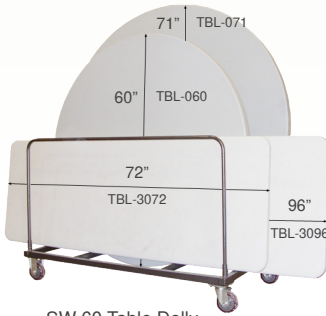

Summit Series

TBL-3072 FOLDING TABLE

30" x 72" Rectangular Table

SW 60 Table Dolly

- Tough Polypropylene Plastic
- 1" Steel Tubular Legs (For Added Strength)
- 2" Thick Polypropylene Edging
- Plastic Castor (To Protect Your Flooring)
- Honeycomb Molding (For Strength & Minimal Weight)
- Integral Leg Mechanism (Easy Setup)
- Total Weight of 35 Lbs.
- **Available in an 30" x 96" Model**
- **10 Year Limited Warranty**

TABLE & CHAIR CONFIGURATIONS

SPECIFICATIONS

Dimensions: 30" x 72"
Height: 29 1/2"
Weight: 35 Lbs.
Weight Capacity: 1200 Lbs.
Dolly: SW 60
Dolly Storage: 12 Tables

TBL-3072-7/20

WORSHIP / CHURCH

www.churchchairsbycomfortek.com
 1.888.678.2060