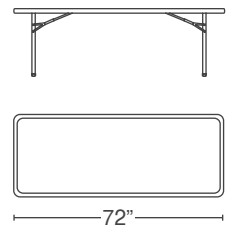

Summit Series

TBL-3072 FOLDING TABLE

30" x 72" Rectangular Table

SW 60 Table Dolly

- Tough Polypropylene Plastic
- 1" Steel Tubular Legs (For Added Strength)
- 2" Thick Polypropylene Edging
- Plastic Castor (To Protect Your Flooring)
- Honeycomb Molding (For Strength & Minimal Weight)
- Integral Leg Mechanism (Easy Setup)
- Total Weight of 35 Lbs.
- **Available in an 30" x 96" Model**
- **10 Year Limited Warranty**

TABLE & CHAIR CONFIGURATIONS

SPECIFICATIONS

Dimensions: 30" x 72"
Height: 29 1/2"
Weight: 35 Lbs.
Weight Capacity: 1200 Lbs.
Dolly: SW 60
Dolly Storage: 12 Tables

TBL-3072-7/20

WORSHIP / CHURCH

www.churchchairsbycomfortek.com
 1.888.678.2060