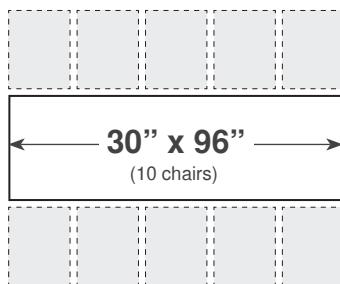

Summit Series

TBL-3072 FOLDING TABLE

30" x 72" Rectangular Table

SW 60 Table Dolly

- Tough Polypropylene Plastic
- 1" Steel Tubular Legs (For Added Strength)
- 2" Thick Polypropylene Edging
- Plastic Castor (To Protect Your Flooring)
- Honeycomb Molding (For Strength & Minimal Weight)
- Integral Leg Mechanism (Easy Setup)
- Total Weight of 35 Lbs.
- **Available in an 30" x 96" Model**
- **10 Year Limited Warranty**

TABLE & CHAIR CONFIGURATIONS

SPECIFICATIONS

Dimensions: 30" x 72"
Height: 29 1/2"
Weight: 35 Lbs.
Weight Capacity: 1200 Lbs.
Dolly: SW 60
Dolly Storage: 12 Tables

TBL-3072-7/20

WORSHIP / CHURCH

www.churchchairsbycomfortek.com
 1.888.678.2060