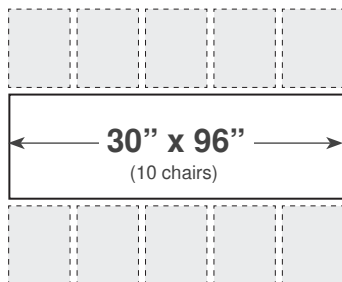

Summit Series

SW 60 Table Dolly

TBL-3096 FOLDING TABLE

30" x 96" Rectangular Table

- Tough Polypropylene Plastic
- 1" Steel Tubular Legs (For Added Strength)
- 2" Thick Polypropylene Edging
- Plastic Castor (To Protect Your Flooring)
- Honeycomb Molding (For Strength & Minimal Weight)
- Integral Leg Mechanism (Easy Setup)
- Total Weight of 49 Lbs.
- **Available in an 30" x 72" Model**
- **10 Year Limited Warranty**

TABLE & CHAIR CONFIGURATIONS

SPECIFICATIONS

Dimensions: 30" x 96"
Height: 29 1/2"
Weight: 49 Lbs.
Weight Capacity: 1200 Lbs.
Dolly: SW 60
Dolly Storage: 12 Tables

TBL-3096-7/20

WORSHIP / CHURCH

www.churchchairsbycomfortek.com
 1.888.678.2060