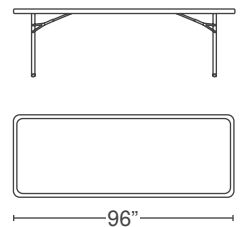

Summit Series

SW 60 Table Dolly

TBL-3096 FOLDING TABLE

30" x 96" Rectangular Table

- Tough Polypropylene Plastic
- 1" Steel Tubular Legs (For Added Strength)
- 2" Thick Polypropylene Edging
- Plastic Castor (To Protect Your Flooring)
- Honeycomb Molding (For Strength & Minimal Weight)
- Integral Leg Mechanism (Easy Setup)
- Total Weight of 49 Lbs.
- **Available in an 30" x 72" Model**
- **10 Year Limited Warranty**

TABLE & CHAIR CONFIGURATIONS

SPECIFICATIONS

Dimensions: 30" x 96"
Height: 29 1/2"
Weight: 49 Lbs.
Weight Capacity: 1200 Lbs.
Dolly: SW 60
Dolly Storage: 12 Tables

TBL-3096-7/20

WORSHIP / CHURCH

www.churchchairsbycomfortek.com
 1.888.678.2060