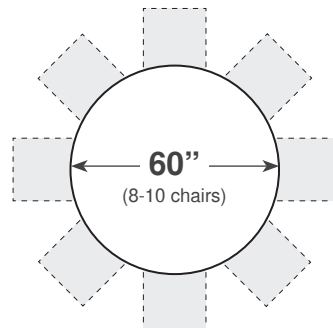

Summit Series

SW 60 Table Dolly

TBL-3096 FOLDING TABLE

30" x 96" Rectangular Table

- Tough Polypropylene Plastic
- 1" Steel Tubular Legs (For Added Strength)
- 2" Thick Polypropylene Edging
- Plastic Castor (To Protect Your Flooring)
- Honeycomb Molding (For Strength & Minimal Weight)
- Integral Leg Mechanism (Easy Setup)
- Total Weight of 49 Lbs.
- **Available in an 30" x 72" Model**
- **10 Year Limited Warranty**

TABLE & CHAIR CONFIGURATIONS

SPECIFICATIONS

Dimensions: 30" x 96"
Height: 29 1/2"
Weight: 49 Lbs.
Weight Capacity: 1200 Lbs.
Dolly: SW 60
Dolly Storage: 12 Tables

TBL-3096-7/20

WORSHIP / CHURCH

www.churchchairsbycomfortek.com
 1.888.678.2060